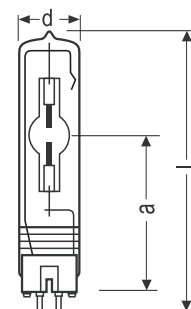

NSK[®] Product information

Product reference : **NSK400HR**

W	Rated wattage	400
V	Rated voltage	70
A	Rated current	6.9
K	Color temperature	6000
lm	Luminous flux	32000
t[h]	Average life	750
Hr	Hot restart	Yes
lm/W	Luminous efficacy	80
Ra	Color rendering index	85
	Arc length	6
	Diameter d	23
	Distance a	62
	Max. Length l	112
	Operating position	Any
	Base	GZZ9.5
	Cooling	Convection
	Type of current	AC
	Comparison of type	Osram HMI 400W/SE Philips MSR 400HR