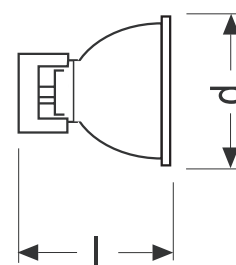

MHK[®] Product information

Product reference : **MHK150/R**

W	Rated wattage	150
V	Rated voltage	95
A	Rated current	1.6
K	Color temperature	6500
lm	Luminous flux	11000
t[h]	Average life	1000
Hr	Hot restart	No
lm/W	Luminous efficacy	73
Ra	Color rendering index	65
	Arc length	2.8
	Diameter d	50
	Distance a	40
	Operating position	any
	Cooling	Convection
	Type of current	AC